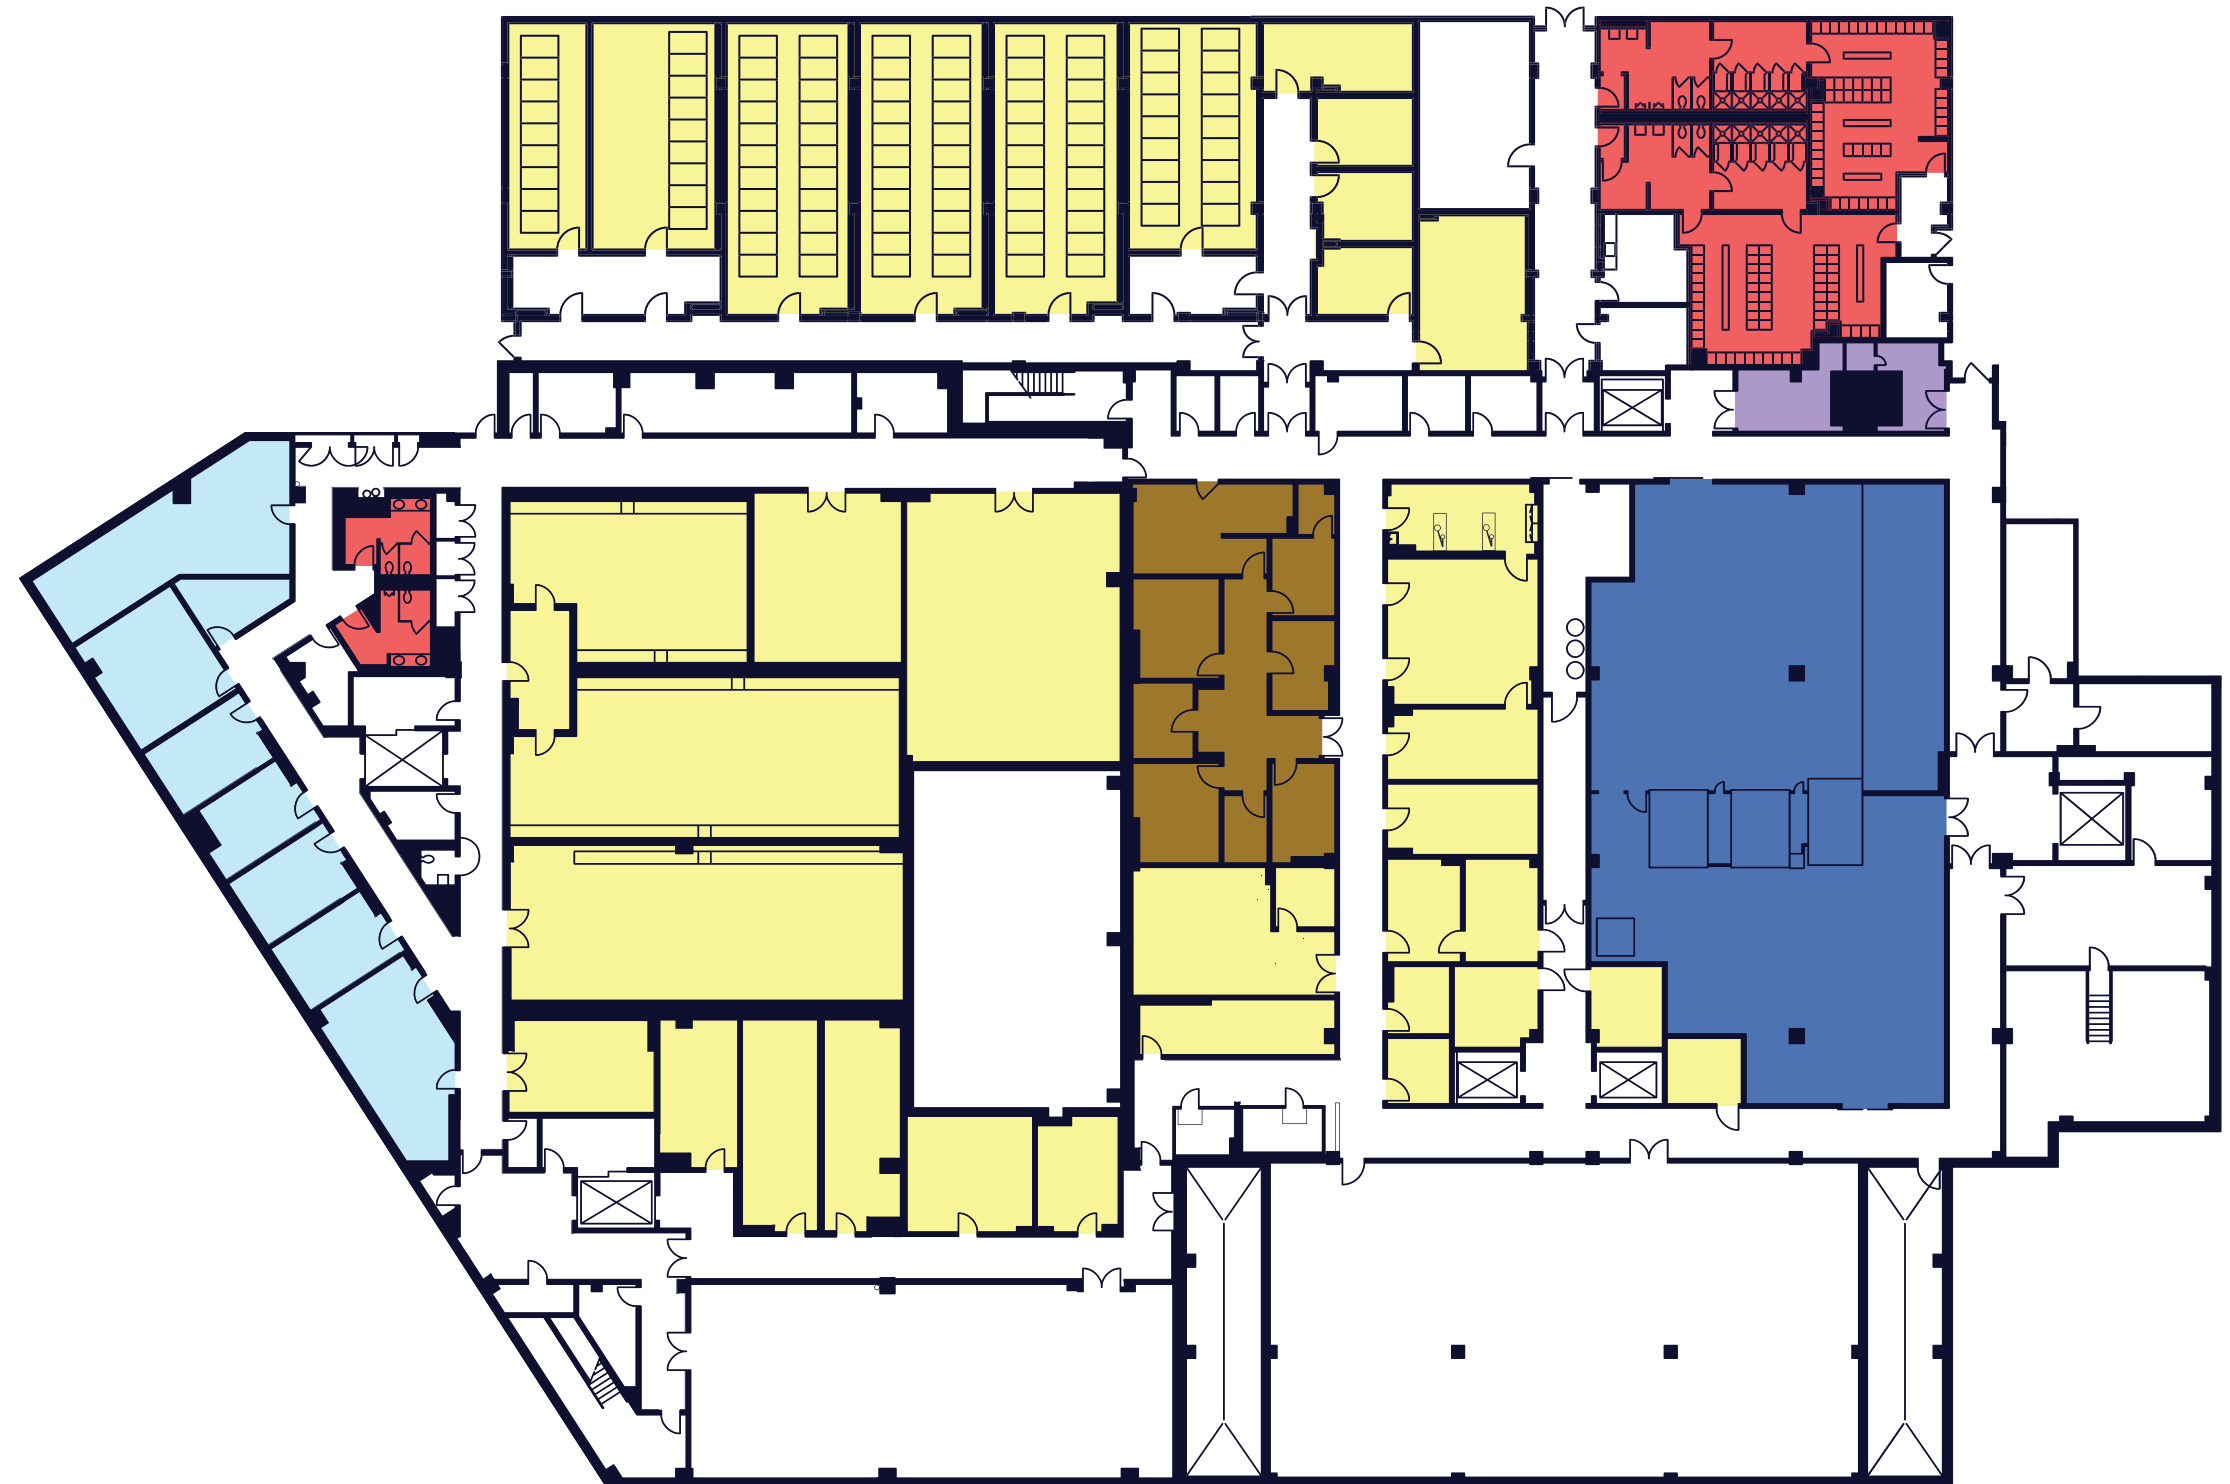

NEST

NORTHEAST SCIENCE
& TECHNOLOGY CENTER

17 NEST DRIVE

LOWER LEVEL

Vivarium Existing Conditions

TOTAL RSF 73,286 RSF

FLOOR TO FLOOR HEIGHT 16' 2"

KEY

- Controlled Environment Rooms
- Cage Wash Room
- Employee Bath & Locker Rooms
- Operating Rooms
- Autoclave
- Lab Space

NESTCENTER.COM
LEASING@NESTCENTER.COM
2000 GALLOPING HILL ROAD
KENILWORTH, NJ 07033