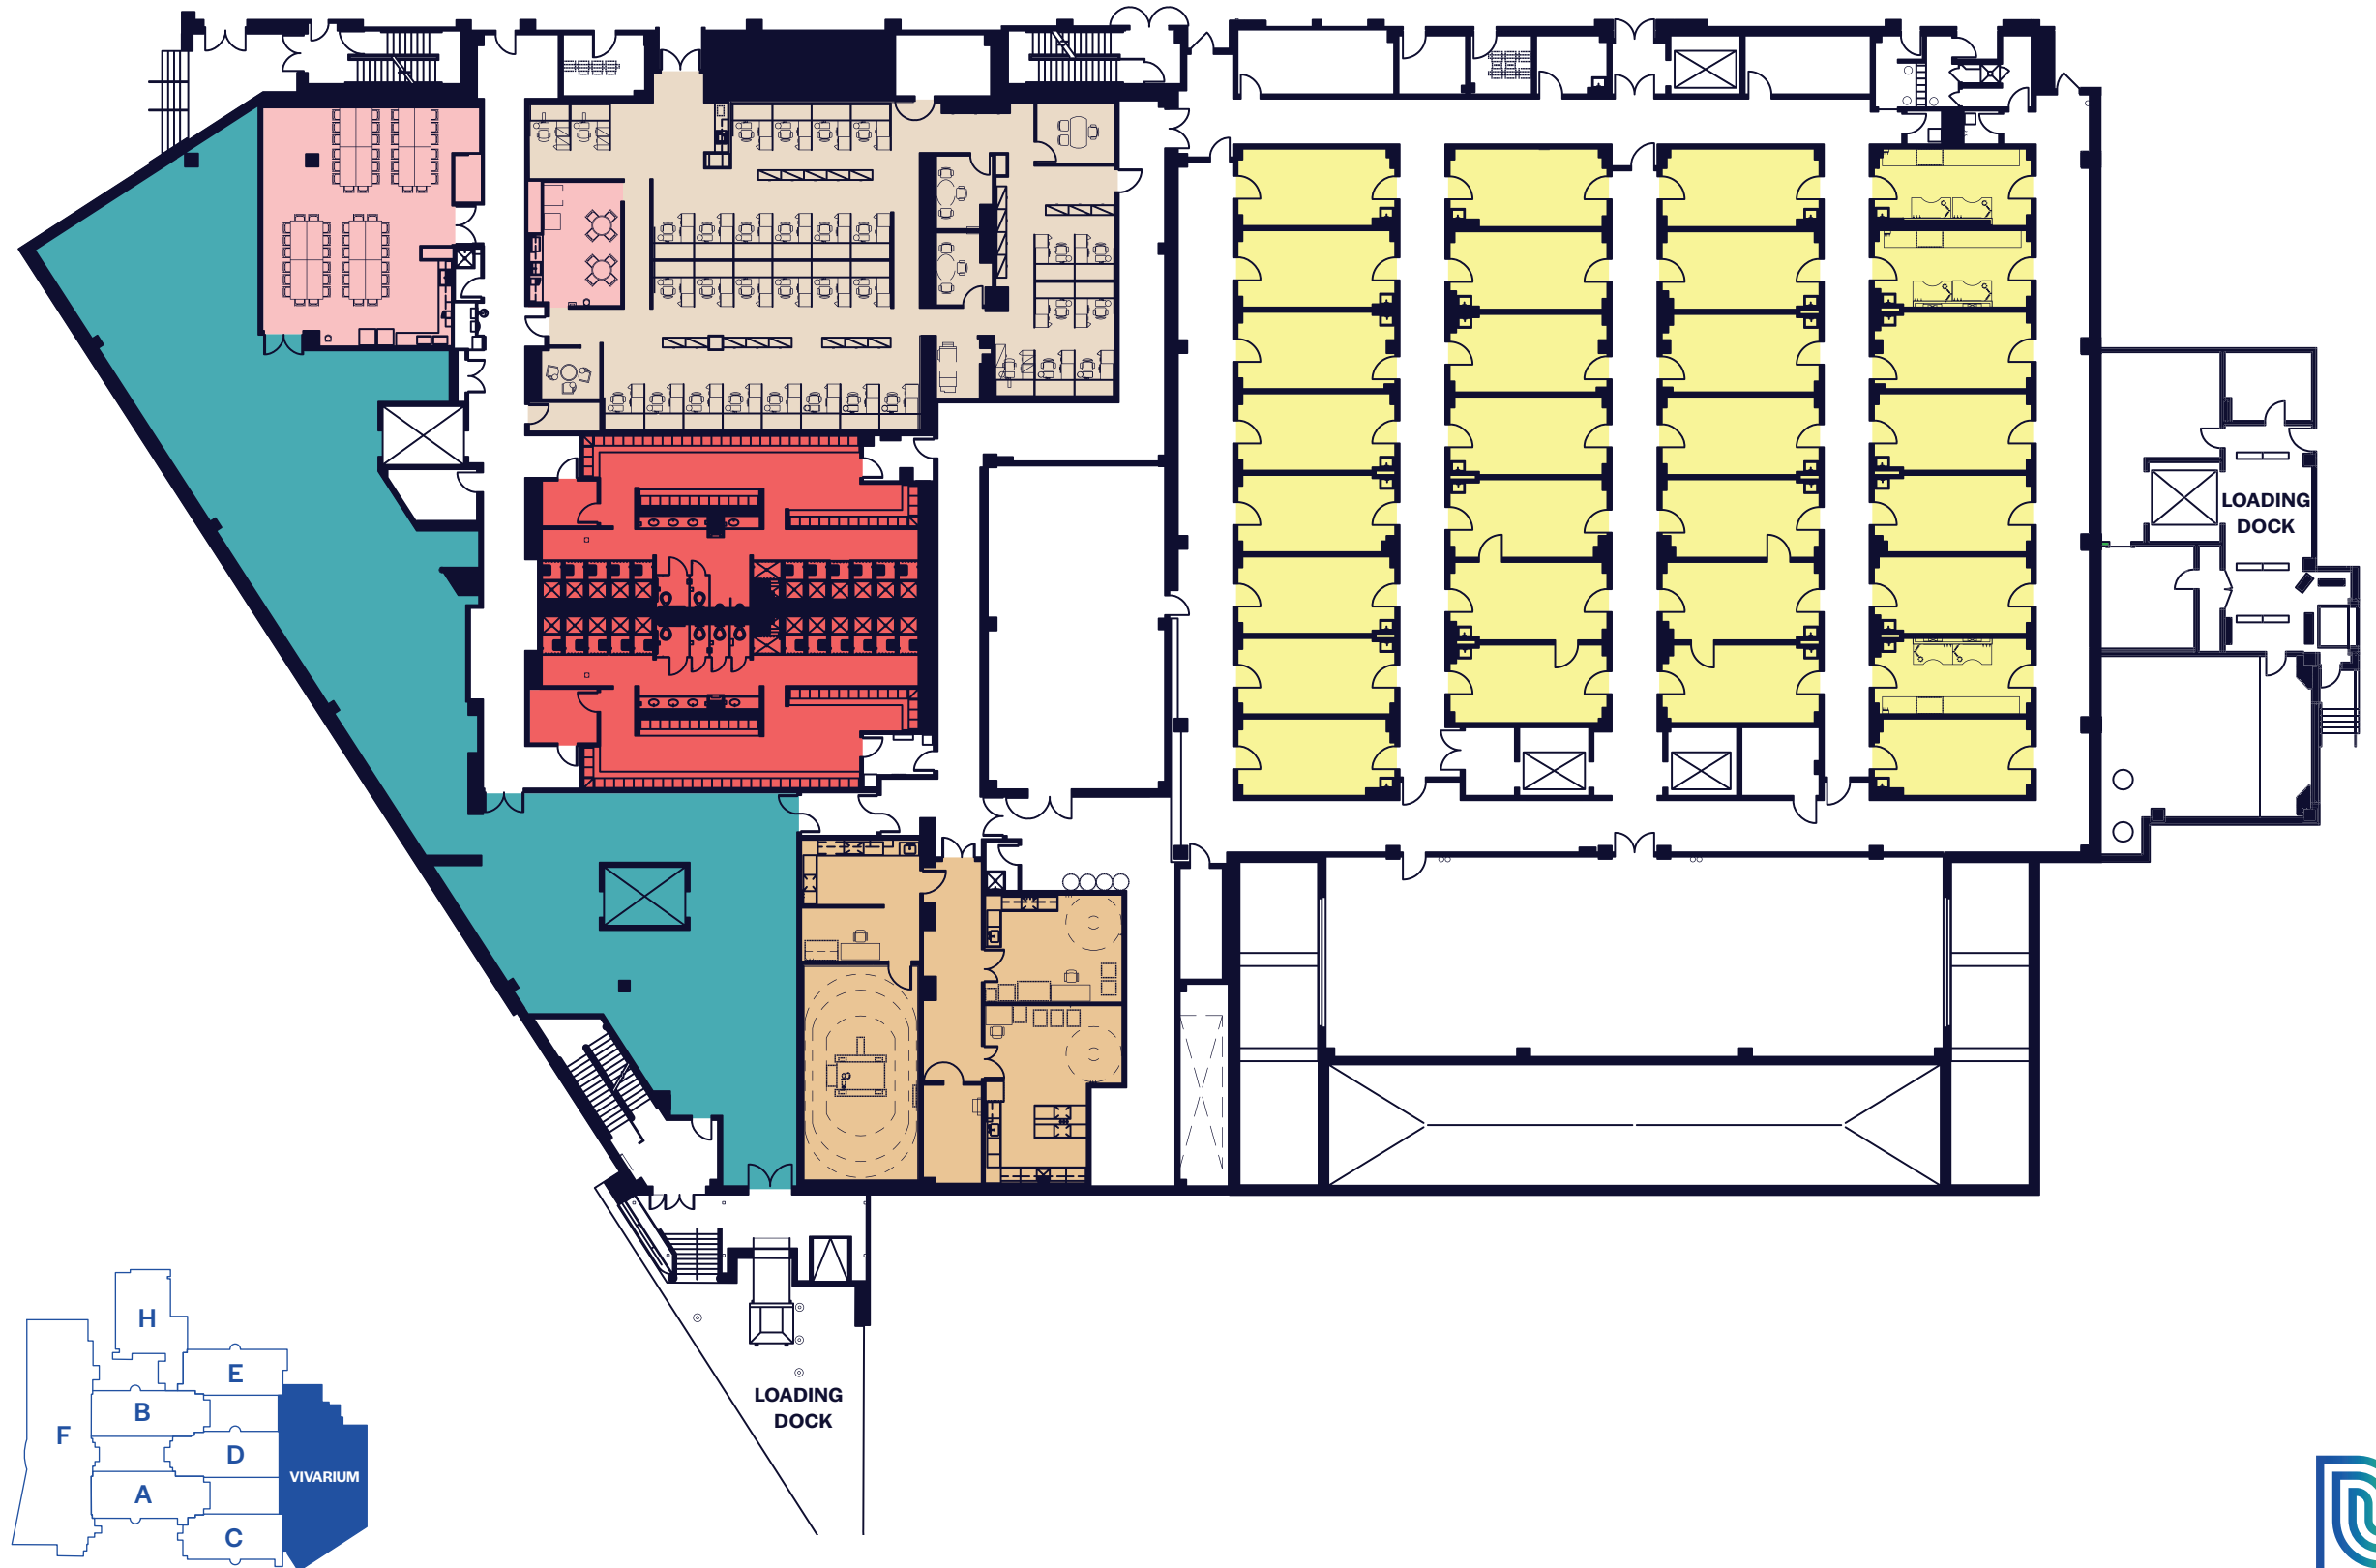

NEST

NORTHEAST SCIENCE
& TECHNOLOGY CENTER

17 NEST DRIVE

GROUND FLOOR

Vivarium Existing Conditions

TOTAL RSF 56,429 RSF

FLOOR TO FLOOR HEIGHT 16' 2"

LOADING DOCKS 2

KEY

- Open Office Area
- Controlled Environment Rooms
- MRI & Procedure Rooms
- Employee Bath & Locker Rooms
- Café & Break Room
- Warehouse

NESTCENTER.COM
LEASING@NESTCENTER.COM
2000 GALLOPING HILL ROAD
KENILWORTH, NJ 07033