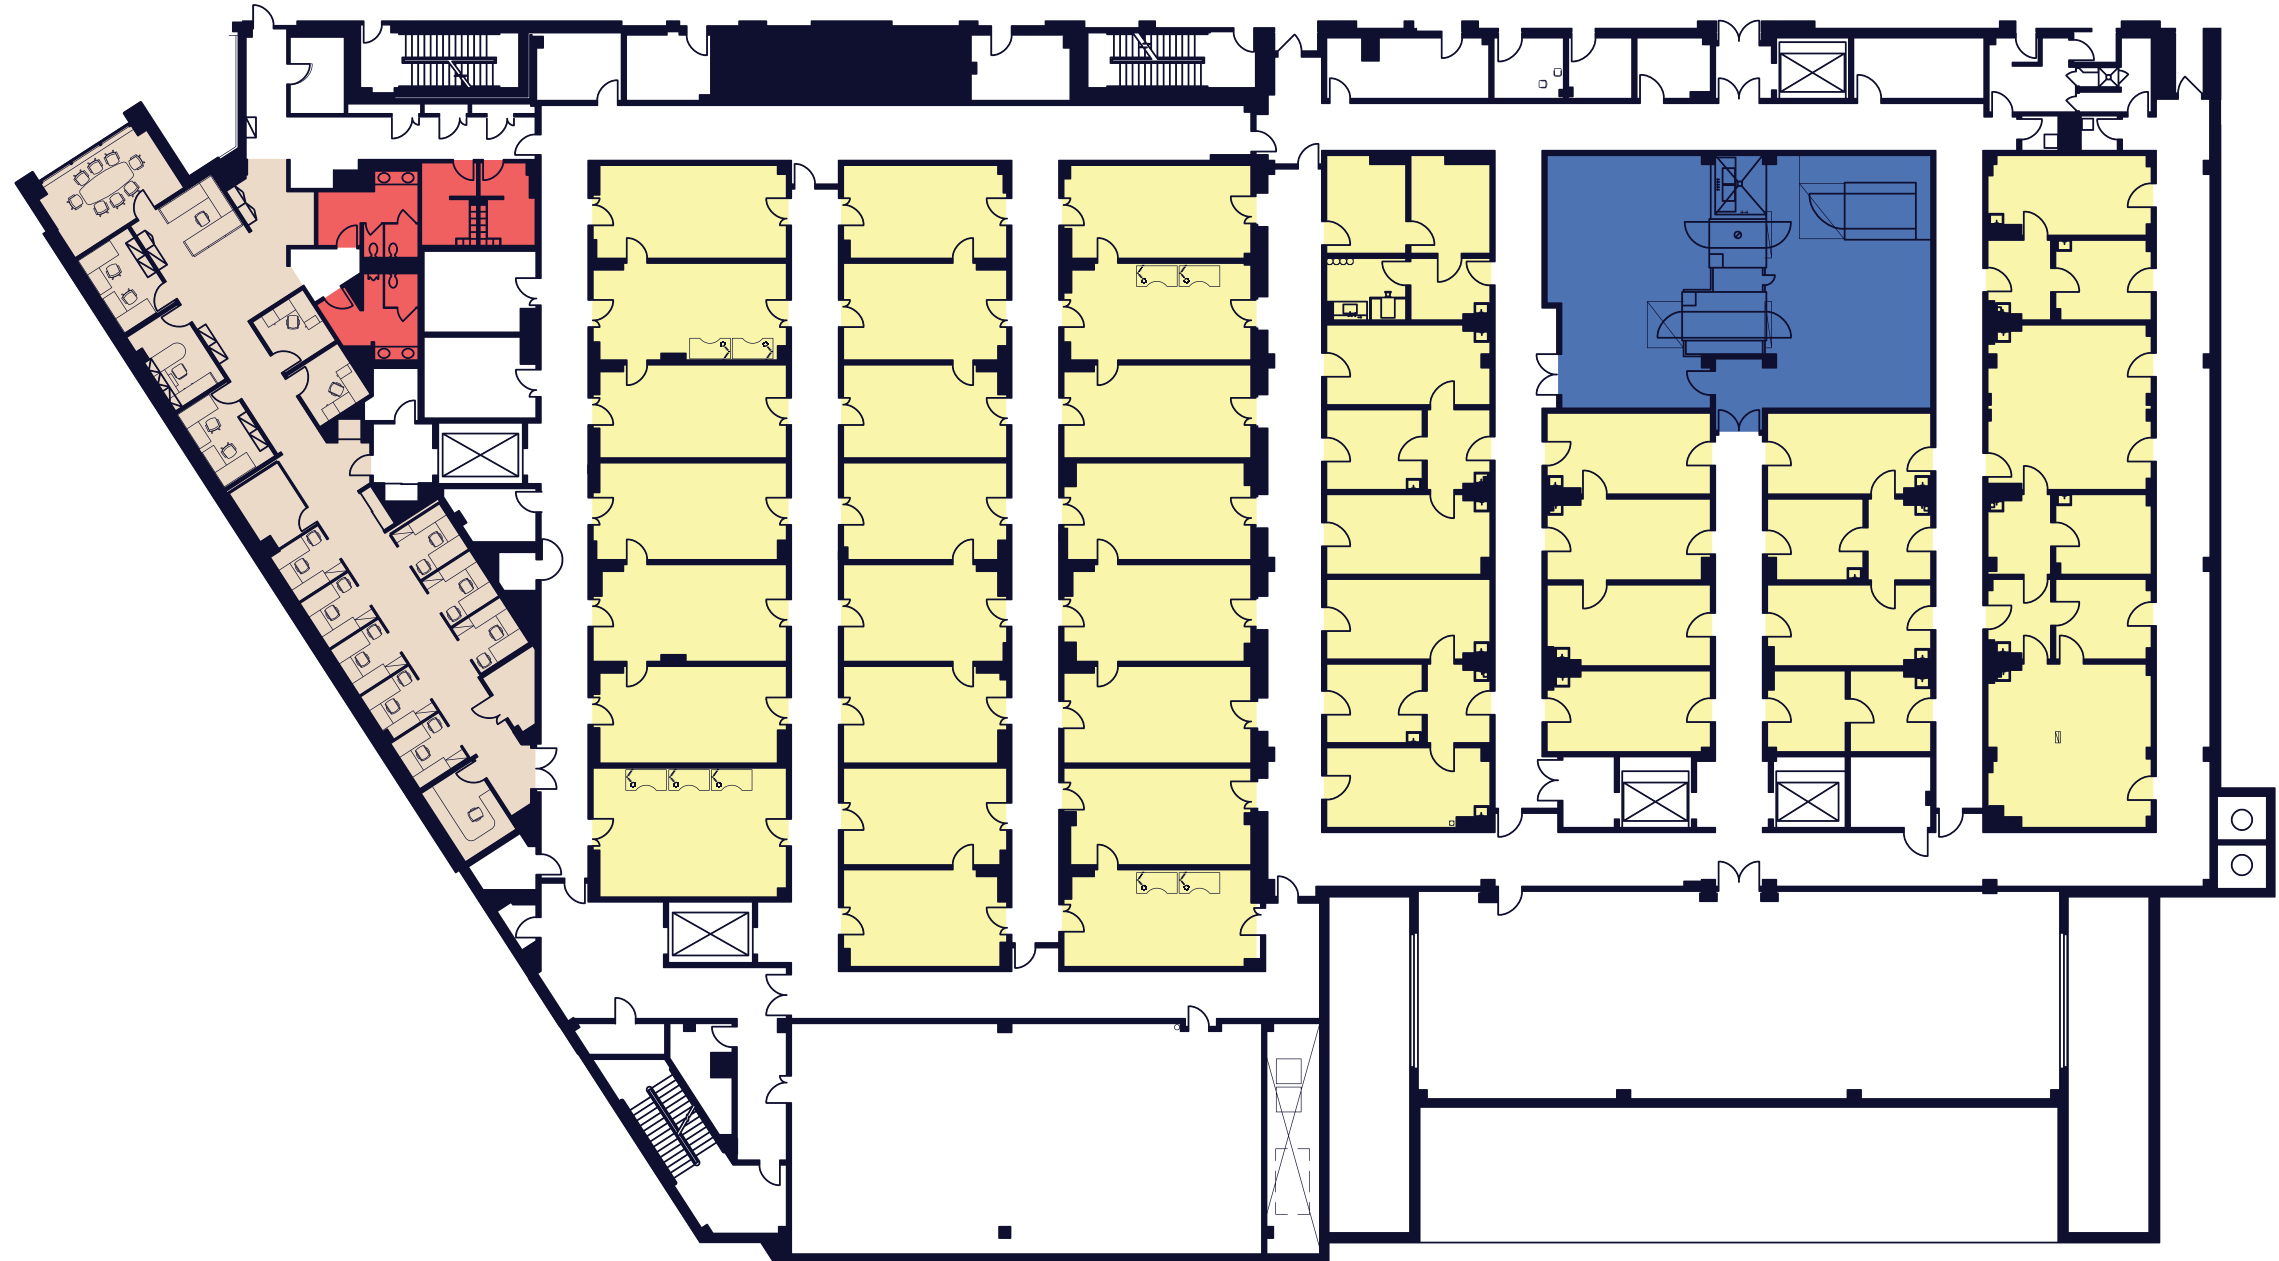

NEST

NORTHEAST SCIENCE
& TECHNOLOGY CENTER

17 NEST DRIVE

FLOOR THREE

Vivarium Existing Conditions

TOTAL RSF 53,286 RSF

FLOOR TO FLOOR HEIGHT 16' 2"

KEY

- Office Area
- Controlled Environment Rooms
- Employee Bath & Locker Rooms
- Rack Wash Room

NESTCENTER.COM
LEASING@NESTCENTER.COM
2000 GALLOPING HILL ROAD
KENILWORTH, NJ 07033