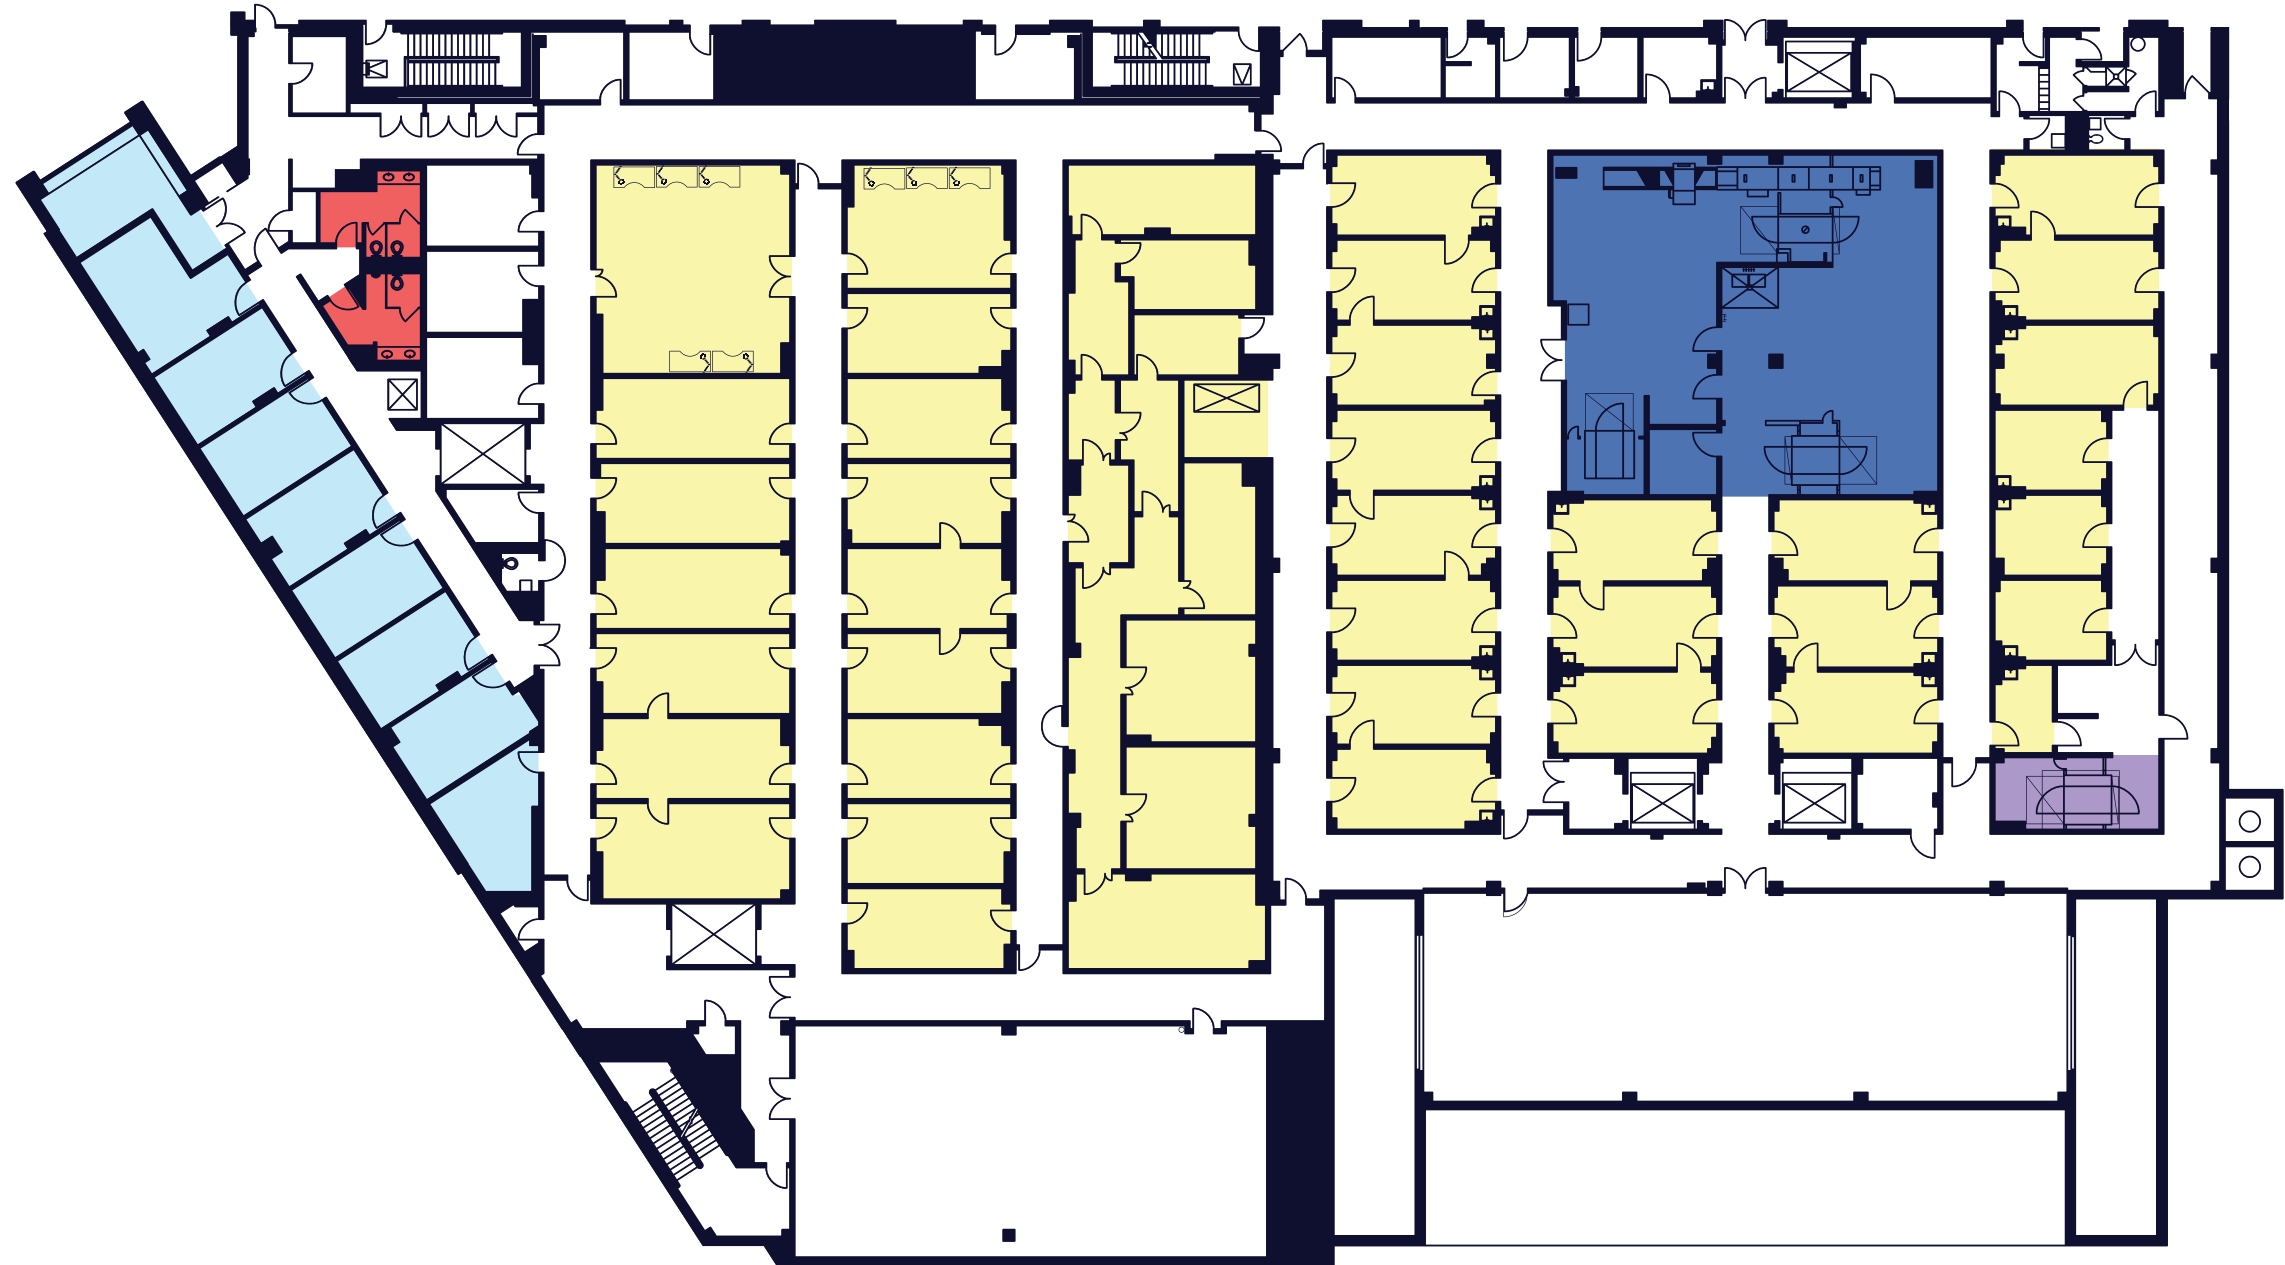

NEST

NORTHEAST SCIENCE
& TECHNOLOGY CENTER

17 NEST DRIVE

FLOOR FOUR

Vivarium Existing Conditions

TOTAL RSF 53,286 RSF

FLOOR TO FLOOR HEIGHT 16' 2"

KEY

- Controlled Environment Rooms
- Employee Bathrooms
- Cagewash Rooms
- Autoclave
- Lab Space