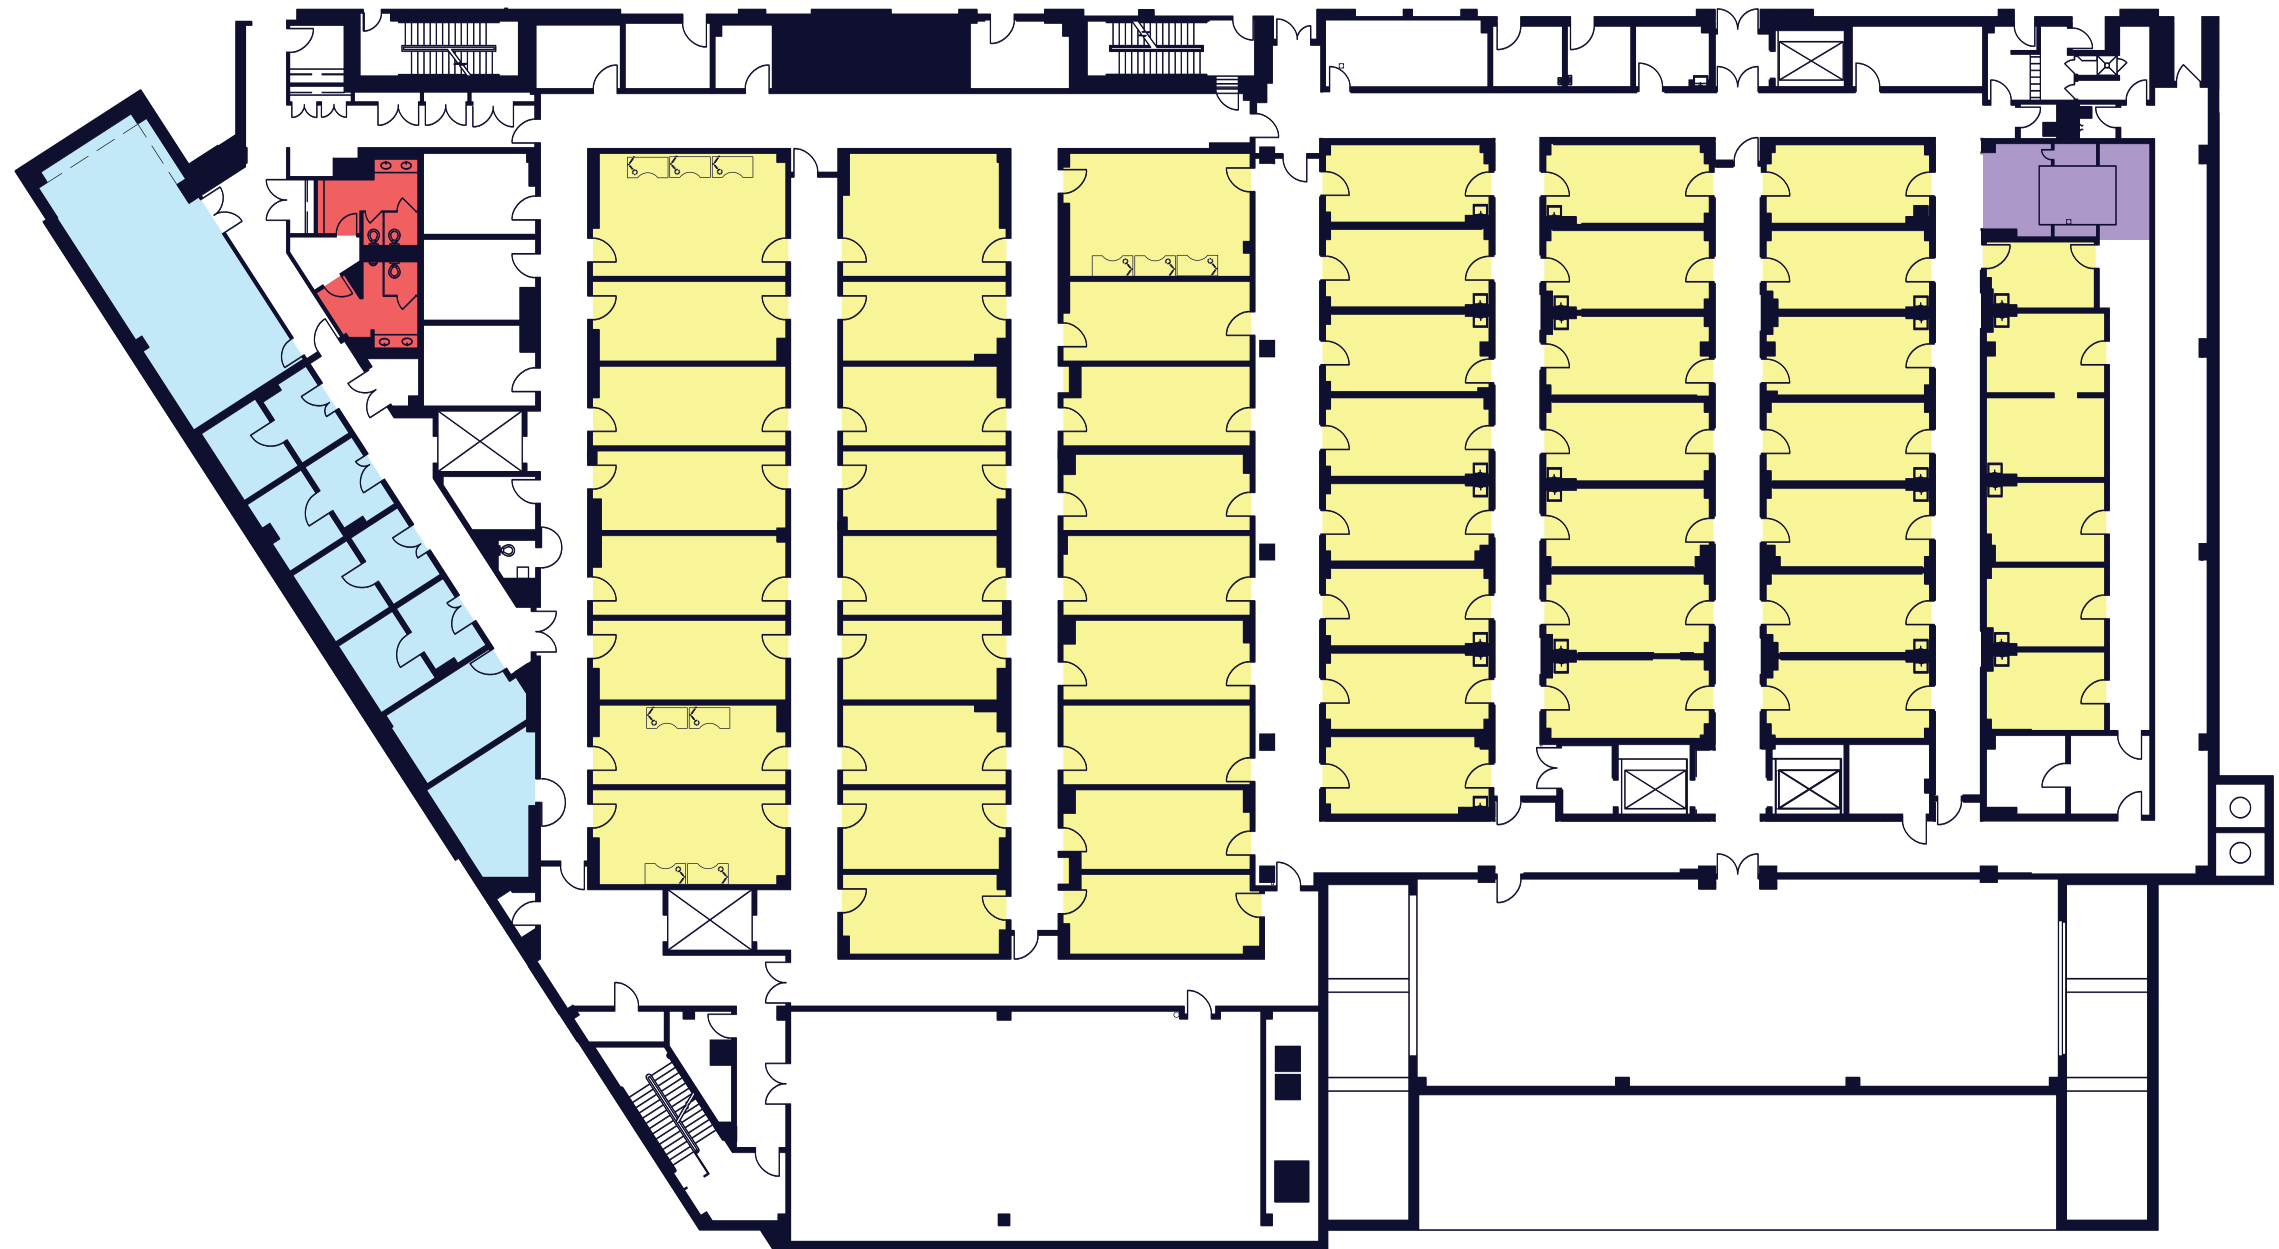

NEST

NORTHEAST SCIENCE
& TECHNOLOGY CENTER

17 NEST DRIVE

FLOOR TWO
Vivarium Existing Conditions

TOTAL RSF 53,286 RSF

FLOOR TO FLOOR HEIGHT 16' 2"

KEY

- Controlled Environment Rooms
- Employee Bathrooms
- Autoclave
- Lab Space

NESTCENTER.COM
LEASING@NESTCENTER.COM
2000 GALLOPING HILL ROAD
KENILWORTH, NJ 07033